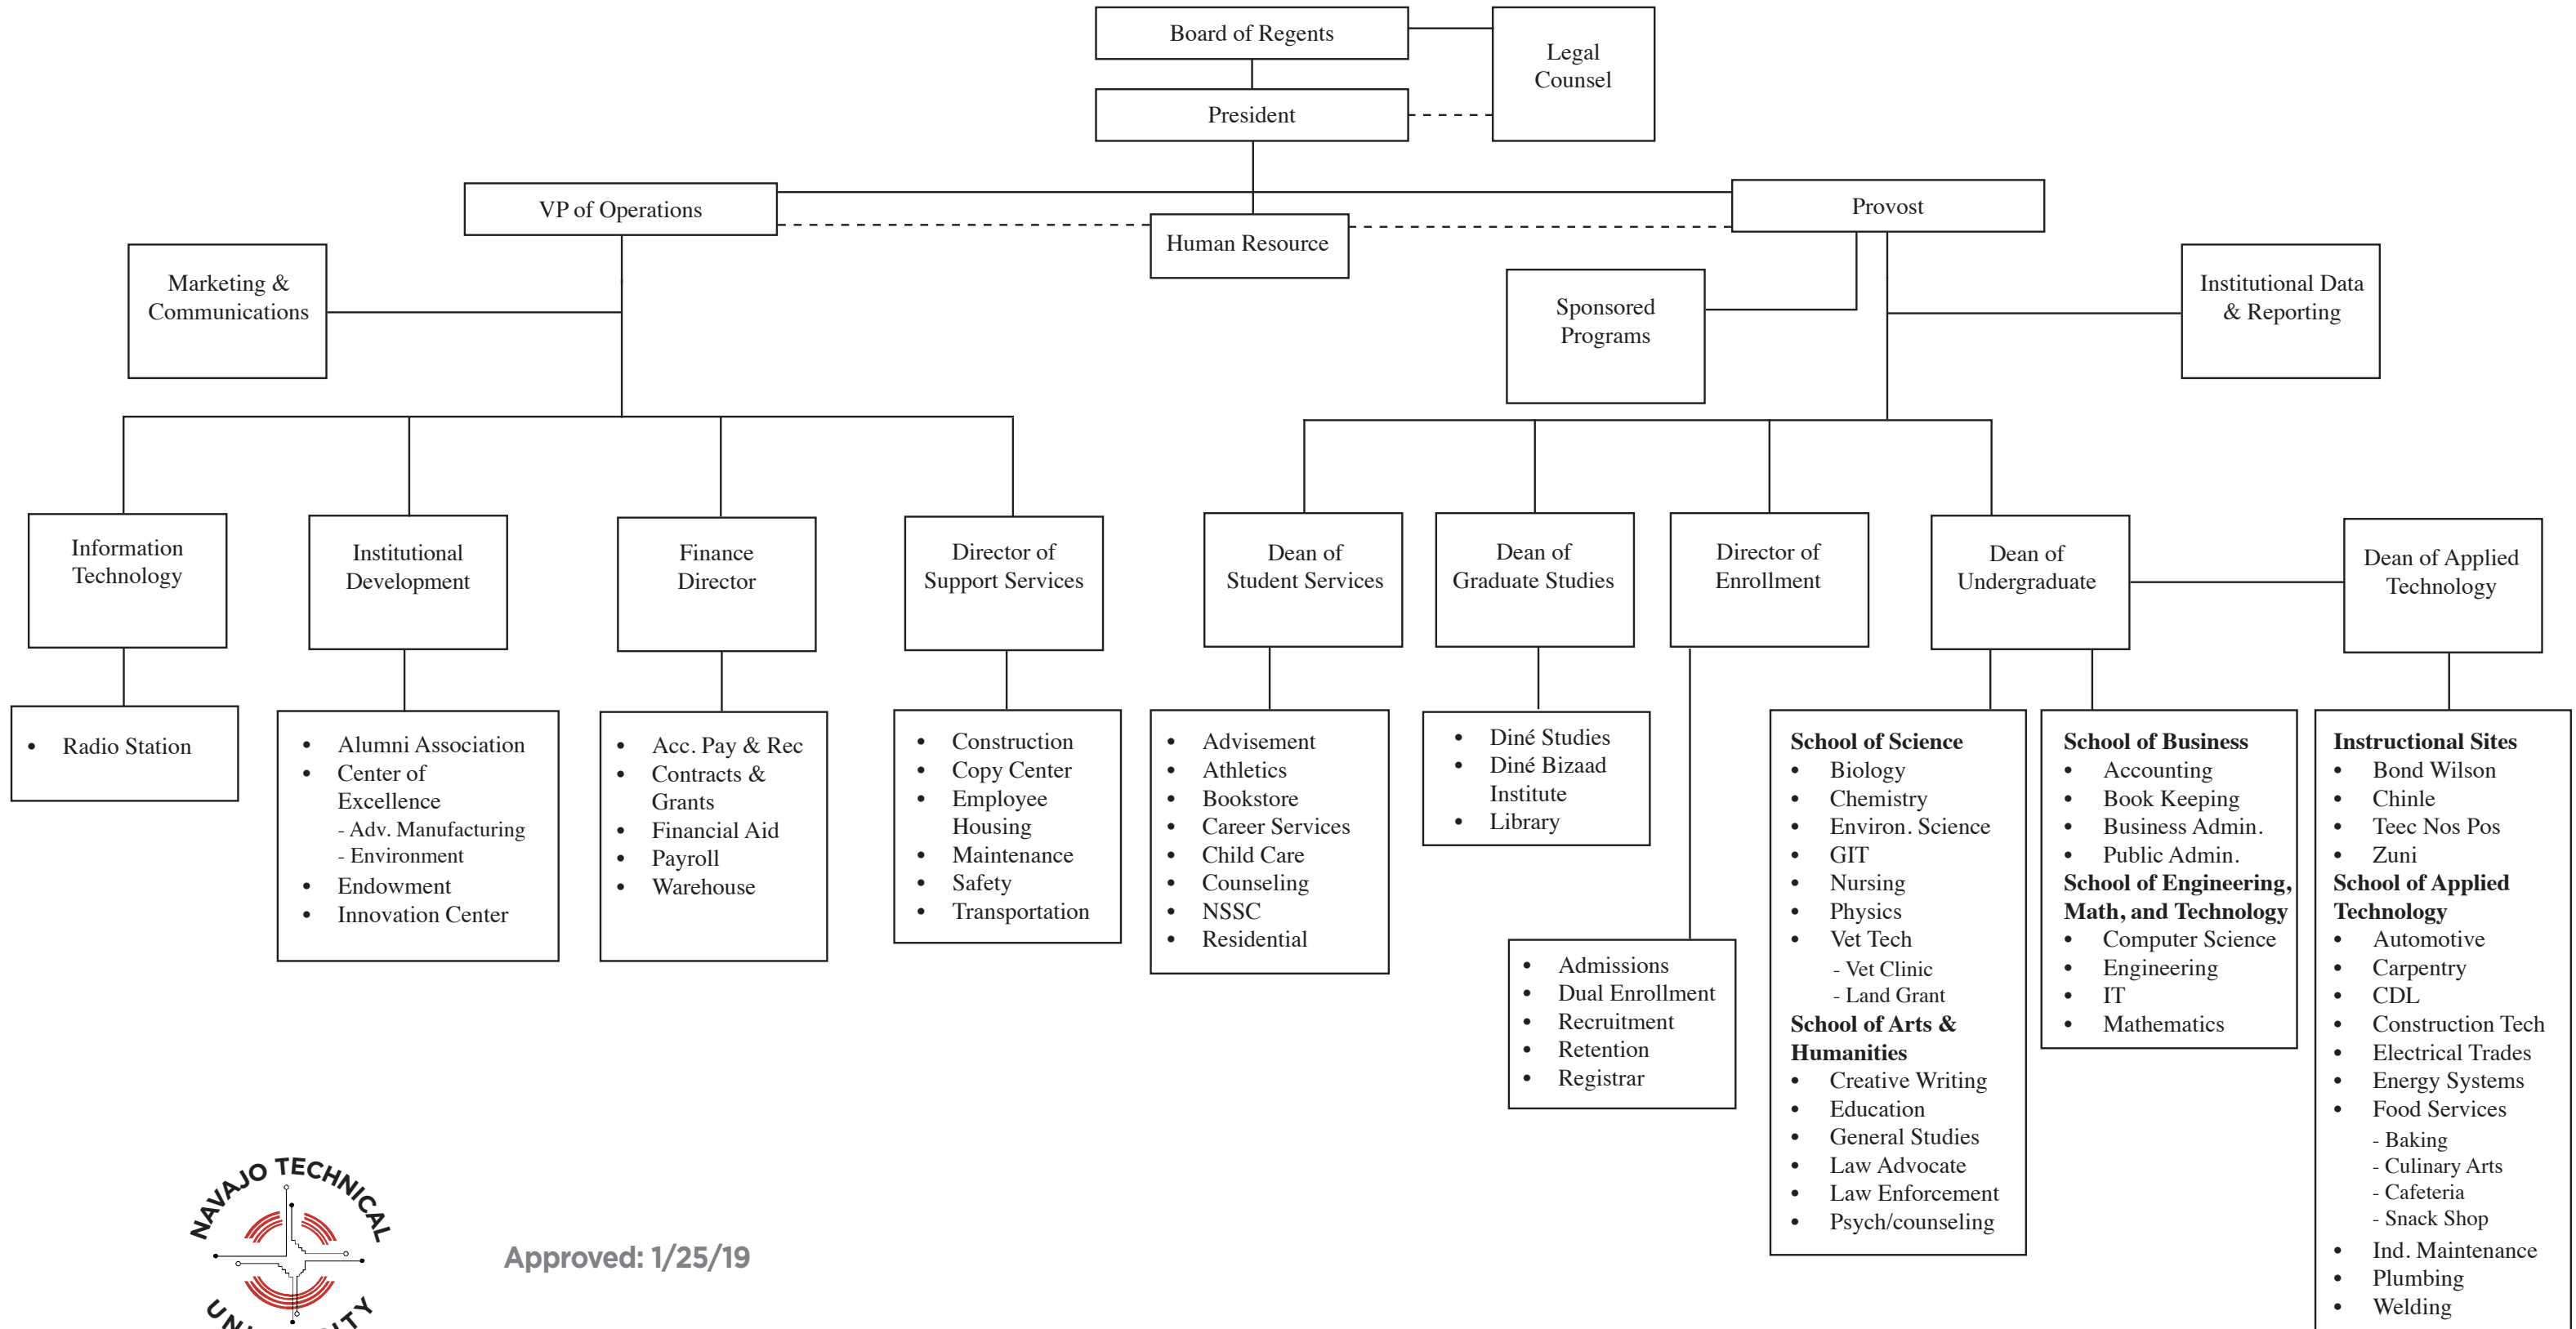

NAVAJO TECHNICAL UNIVERSITY ORGANIZATIONAL CHART

Approved: 1/25/19